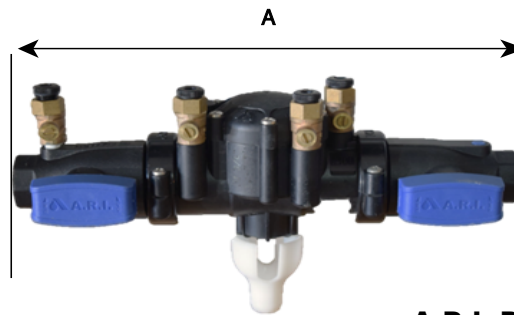

"Next Generation of Composite Backflow Preventers"

RP-501 vs. Competitors

Reduced Pressure Assemblies Sizes: 3/4" thru 2"

Weights & Lengths per Model

*Approximate weight & lengths per Mfg. printed specifications

Size	 A.R.I. RP-501	Watts LF-919	Watts LF-009	Wilkins 375-XL	Wilkins 975-XL2	Apollo RPLF-4A	Febco LF-860	Febco LF-825Y
	Wt. - Length "A"	Wt. - Length	Wt.-Length	Wt.-Length	Wt.-Length	Wt.-Length	Wt.-Length	Wt.-Length
3/4"	2.6 lbs. - 12.6"	8.3 lbs. - 12.2"	6 lbs. - 10.75"	5.7 lbs. - 9"	12 lbs. - 12"	8.8 lbs. - 12.75"	5.8 lbs. - 10.75"	11.5 lbs. - 12"
1"	3.2 lbs. - 14.2"	11.8 lbs. - 14.6"	12 lbs. - 16.75"	9.7 lbs. - 12"	14 lbs. - 13"	12.6 lbs. - 14.5"	9.2lbs. - 12.5"	12.5 lbs. - 12.75"
1 1/4"	8.5 lbs. - 18.27"	22.3 lbs. - 18.2"	15 lbs. - 17.3"	20.5 lbs. - 15"	28 lbs. - 17"	18.5 lbs. - 18.6"	20.2lbs. - 16"	N/A
1 1/2"	8.9 lbs. - 20.4"	28.3 lbs. - 19"	16 lbs. - 18"	21.5 lbs. - 16"	28 lbs. - 17.3"	21.5 lbs. - 18.75"	20.6 lbs. - 16.5"	26.5 lbs. - 17"
2"	9.0 lbs.- 22.8"	37.3 lbs. - 21"	30 lbs. - 21.3"	23.5 lbs. - 16"	34 lbs. - 18.5"	33.4 lbs. - 21.25"	24.8 lbs. - 18"	29.0 lbs. - 18"